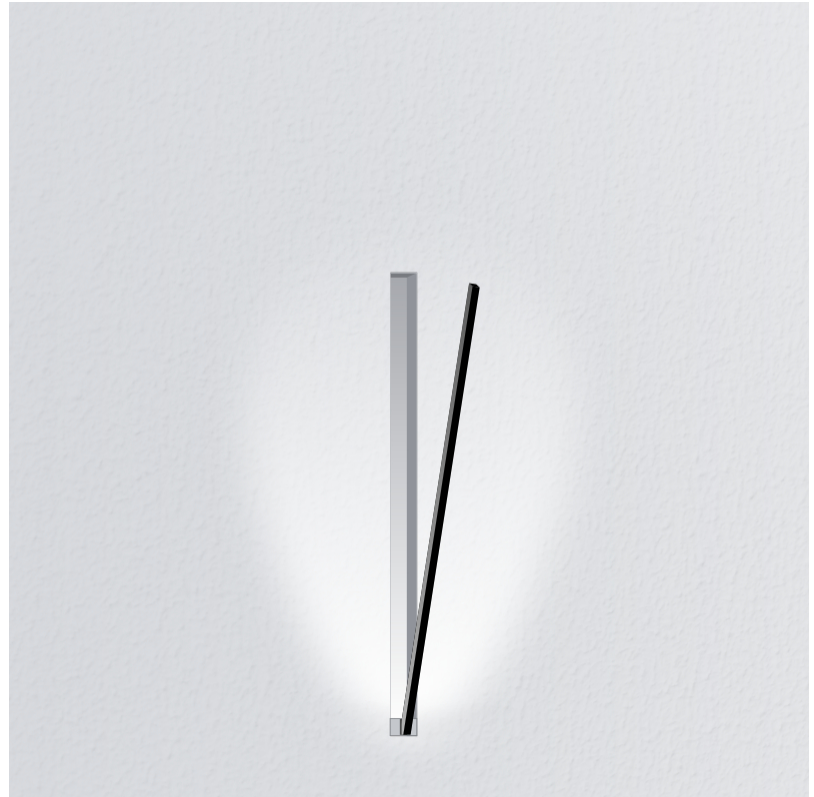

PROJECT
TYPE
SPECIFIER
QUANTITY
DATE

SPILLO 1 ROD RECESSED

D46007- -
base number   Color   Finish
                         Temperature   Options

1. To build a product code in our configurator select the specify button on the base model # product page
2. To build a manual product code on this datasheet choose from the options listed below in blue font and add the suffix to the base model #

GENERAL

Series: Spillo
Subseries: Spillo 1 Rod
Brand: Icone
Division: Design
Mounting Type: Recessed
Mounting Location: Wall
Subcategory: Ambient

PHYSICAL

Shape: Rectangle
Width (mm): 33
Width (in): 1 ⁵/₁₆
Height (mm): 526
Height (in): 20 ¹¹/₁₆
Min. Recessing Depth (mm): 30
Min. Recessing Depth (in): 1 ³/₁₆
Light Distribution: Adjustable
Fixture Finish: WHI / BLK / CHR / BGD
Fixture Material: Brass

ELECTRICAL

Lamp Type: LED
Total Output Wattage (W): 6.6
Dimming: 0-10V Dimming
Driver Included: No
Driver Location: Remote
Driver Type: Constant Voltage - 120 / 277Vac
Driver Class: Class 2
Input Voltage (V): 120 - 277
Output Voltage (V): 12
Upon Request: (Not included, see components) 0-10Vdc dimming / 277Vac

LED

Color Temperature (°K): 2700 / 3000
Nominal Lumen (lm): 550
CRI: >90 CRI
Lamp Life (hrs): 50000

OPTICAL

Adjustability: Tilt 120°

RATINGS AND CERTIFICATIONS

Certified By: Certified for North American Standards
IP rating: IP20